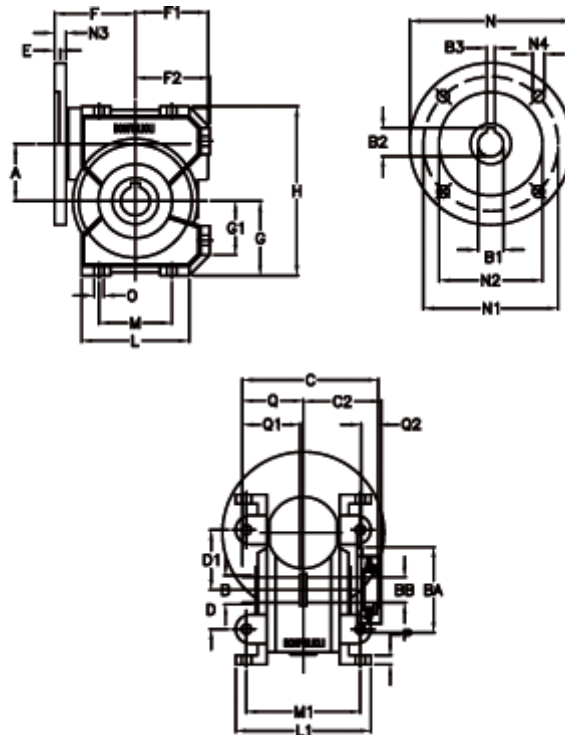

# Data Sheet

Article number: 390204404602336

Description: Worm Gear with Torque Limiter  
VF 44-L2-U-46-P63B14

## Measures

a = 44.6	C2 = 48.0	g = 55.0	N = 90	Q1 = 32
B = 18	D = 29	G1 = 40.0	N1 = 75	Q2 = 12
B1 E7 = 11	D1 = 46	H = 127.0	N2 = 60	
B2 = 12.8	Description = VF 44U-xx-63B14	H1 = 97.0	N3 = 8.0	
B3 H9 = 4	E = 2.0	L = 80	N4 = 5.5	
BA = 40	F = 65	L1 = 100	O = 8.5	
BB H7 = 11	F1 = 54	m = 52	P = 8	
C = 79	F2 = 55.0	M1 = 81.0	Q = 32.0	